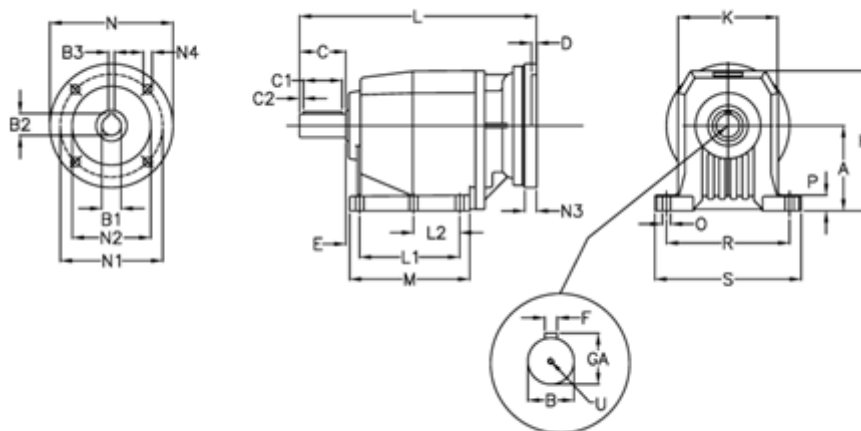

Article number: 40600701411260  
 Description: Helical gearbox  
 C702P-14,1-P180B5

## Measures

A = 210	D = 6.0	L2 = 0.0	P = 30
B = 60	E = 25	M = 222.0	R = 300
B1 = 48	F = 18	N = 350	S = 350
B2 = 51.8	GA = 64.0	N1 = 300	U = M20x42
B3 = 14	H = 349	N2 = 250	
C = 120	K = 262	N3 = 23	
C1 = 90	L = 575.0	N4 = 18	
C2 = 15	L1 = 165.0	O = 22	